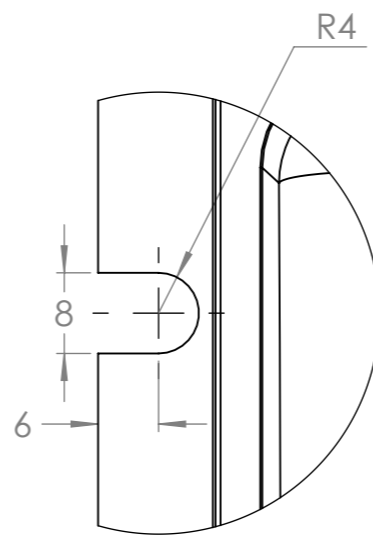

Dimension Drawing - Orion 360W-400W non isolated	
ORI121236140	Orion-Tr Smart 12/12-30A Non-isolated DC-DC charger
ORI122436140	Orion-Tr Smart 12/24-15A Non-isolated DC-DC charger
ORI241236140	Orion-Tr Smart 24/12-30A Non-isolated DC-DC charger
ORI242440140	Orion-Tr Smart 24/24-17A Non-isolated DC-DC charger

DETAIL A
SCALE 2 : 1.5

Dimensions in mm