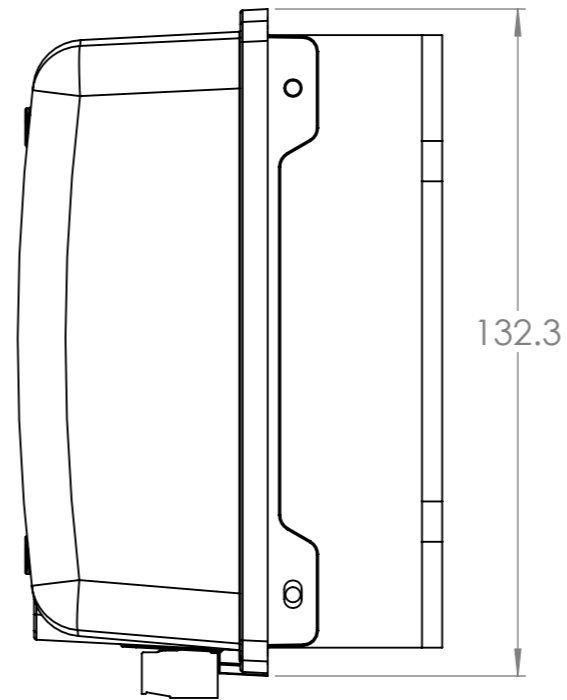

Dimension Drawing - Orion 360W-400W non isolated	
ORI121236140	Orion-Tr Smart 12/12-30A Non-isolated DC-DC charger
ORI122436140	Orion-Tr Smart 12/24-15A Non-isolated DC-DC charger
ORI241236140	Orion-Tr Smart 24/12-30A Non-isolated DC-DC charger
ORI242440140	Orion-Tr Smart 24/24-17A Non-isolated DC-DC charger

DETAIL A
SCALE 2 : 1.5

Dimensions in mm