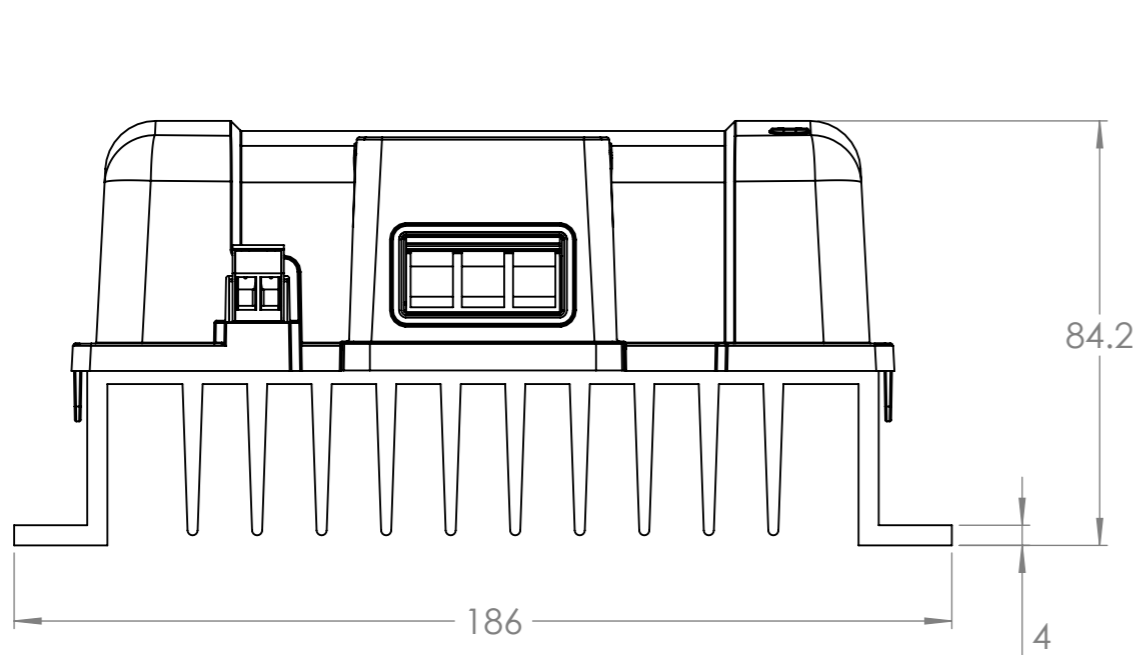

Dimension Drawing - Orion 360W-400W non isolated	
ORI121236140	Orion-Tr Smart 12/12-30A Non-isolated DC-DC charger
ORI122436140	Orion-Tr Smart 12/24-15A Non-isolated DC-DC charger
ORI241236140	Orion-Tr Smart 24/12-30A Non-isolated DC-DC charger
ORI242440140	Orion-Tr Smart 24/24-17A Non-isolated DC-DC charger

DETAIL A
SCALE 2 : 1.5

Dimensions in mm