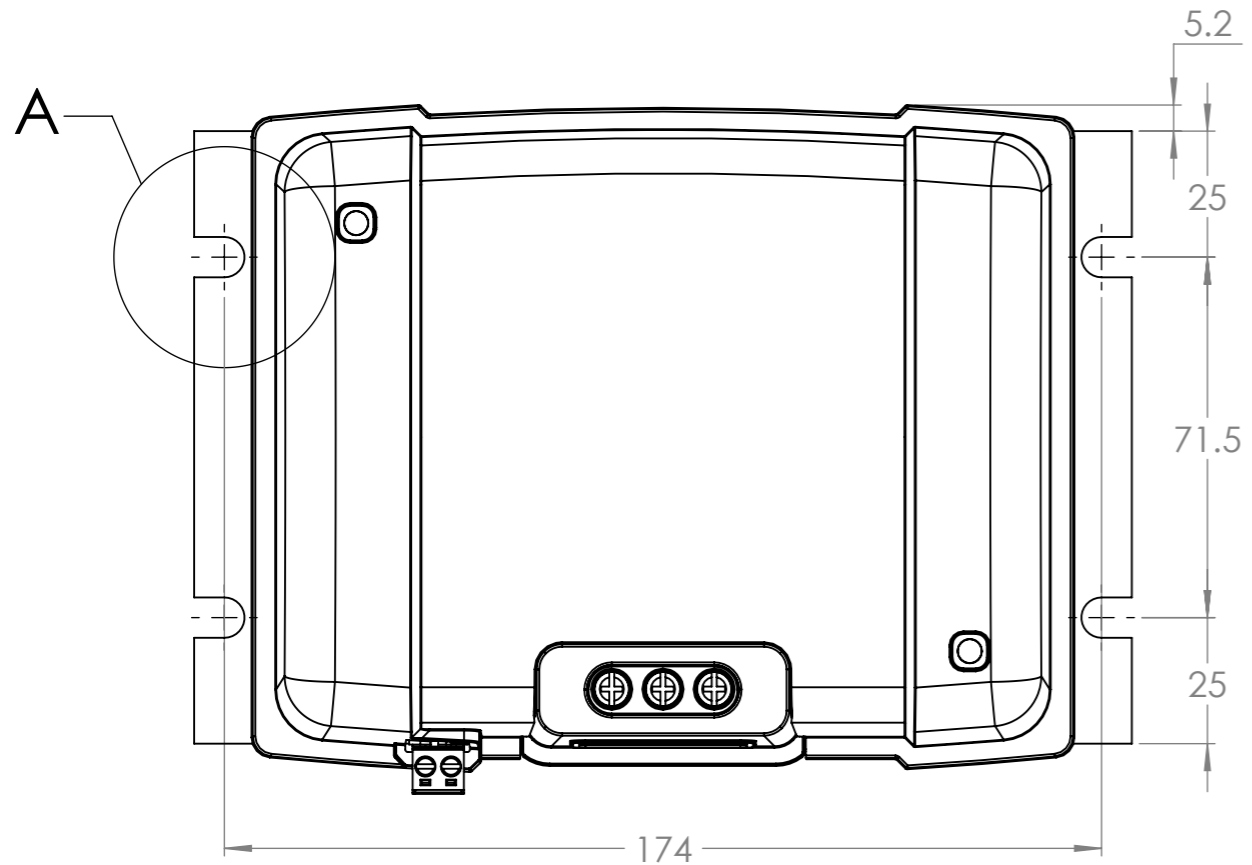

Dimension Drawing - Orion 360W-400W non isolated	
ORI121236140	Orion-Tr Smart 12/12-30A Non-isolated DC-DC charger
ORI122436140	Orion-Tr Smart 12/24-15A Non-isolated DC-DC charger
ORI241236140	Orion-Tr Smart 24/12-30A Non-isolated DC-DC charger
ORI242440140	Orion-Tr Smart 24/24-17A Non-isolated DC-DC charger

DETAIL A
SCALE 2 : 1.5

Dimensions in mm