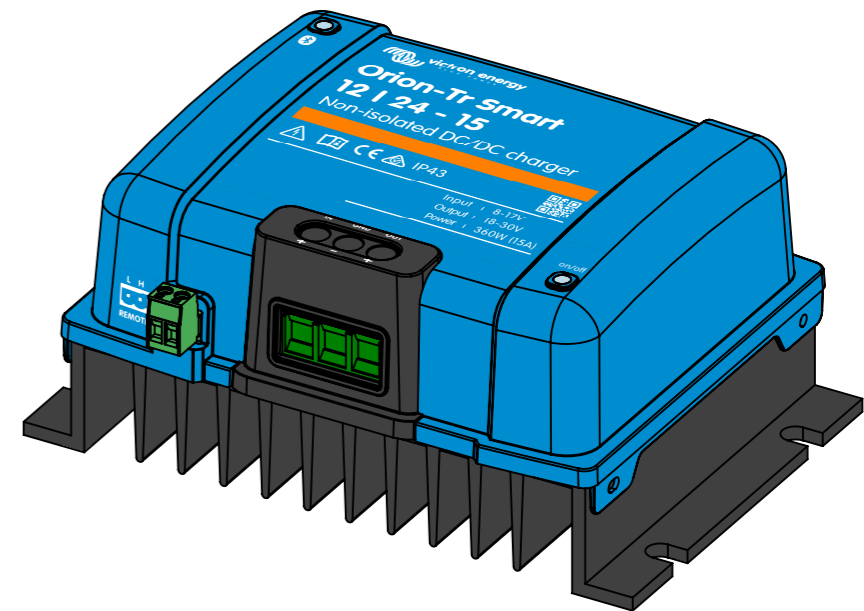

Dimension Drawing - Orion 360W-400W non isolated	
ORI121236140	Orion-Tr Smart 12/12-30A Non-isolated DC-DC charger
ORI122436140	Orion-Tr Smart 12/24-15A Non-isolated DC-DC charger
ORI241236140	Orion-Tr Smart 24/12-30A Non-isolated DC-DC charger
ORI242440140	Orion-Tr Smart 24/24-17A Non-isolated DC-DC charger

DETAIL A
SCALE 2 : 1.5

Dimensions in mm